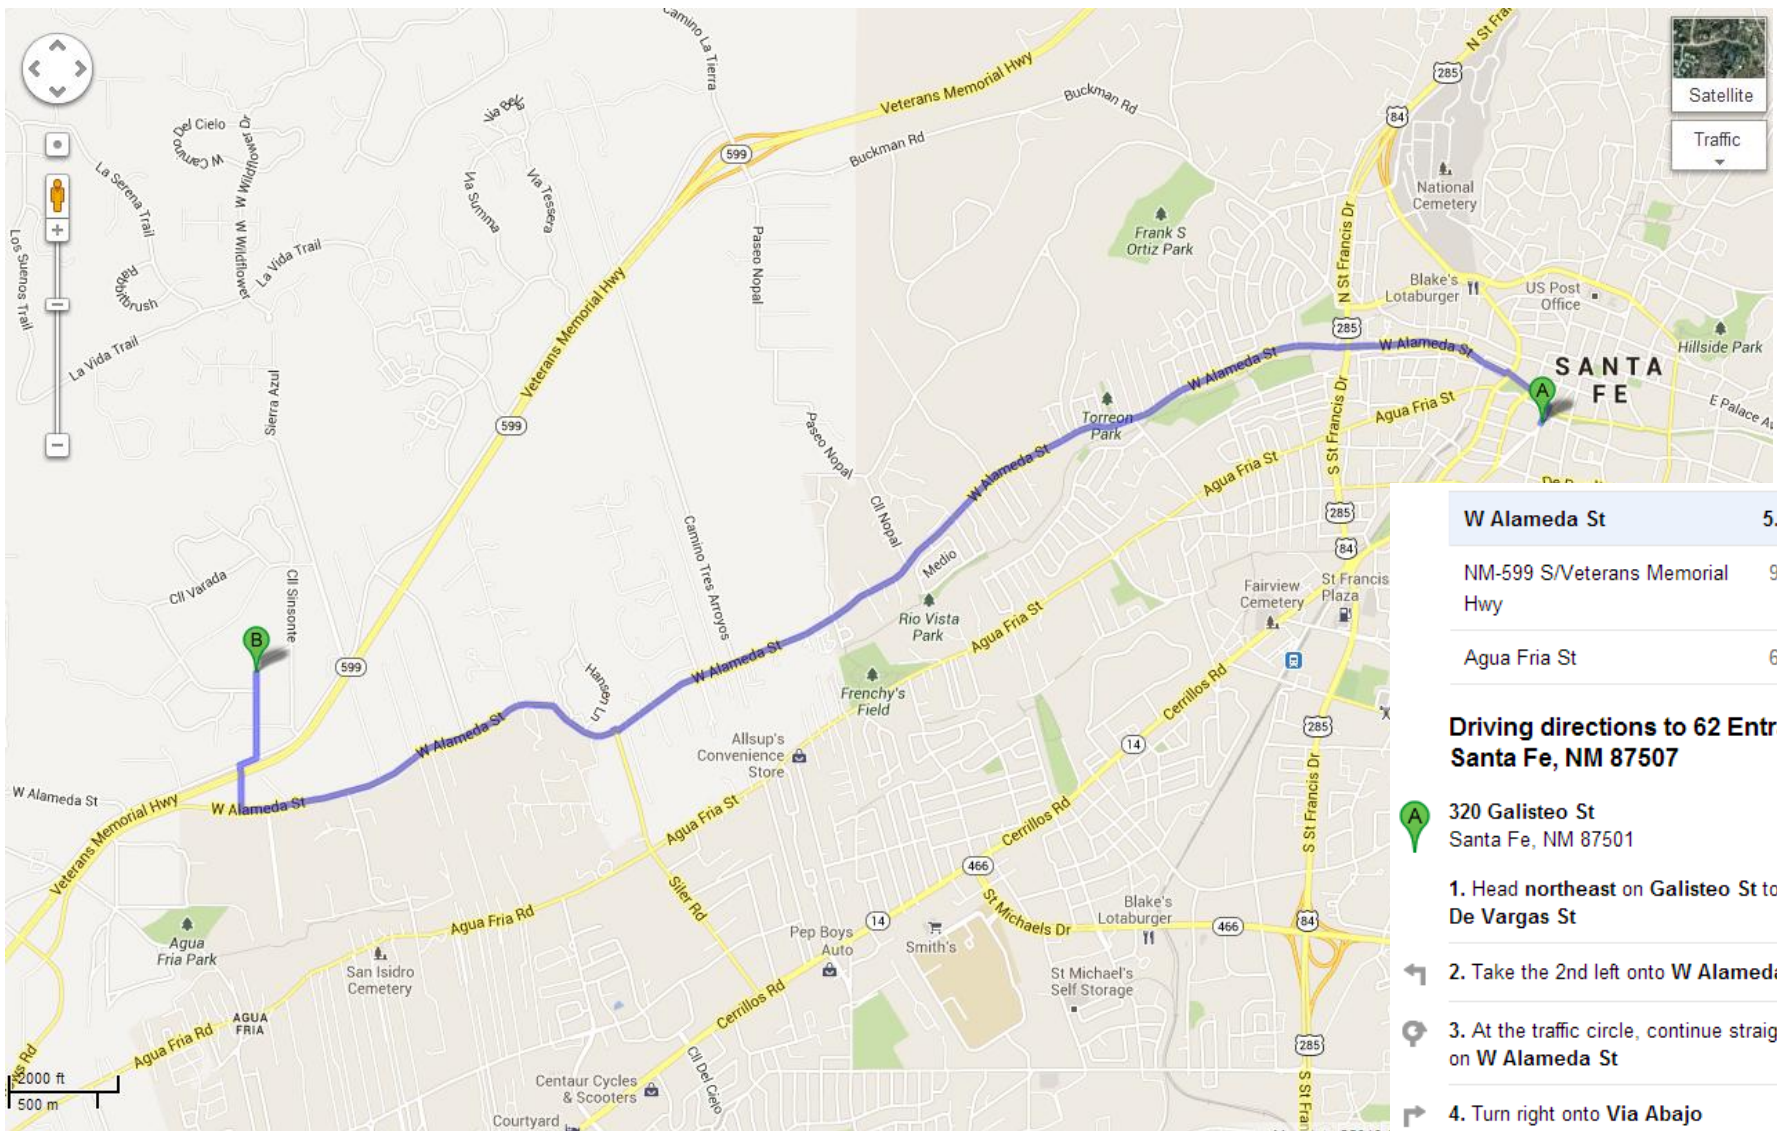

Old Santa Fe Inn 320 Galisteo Street Santa Fe, NM 87501 Front Desk: 505-995-0800

W Alameda St	5.8 mi, 14 mins
NM-599 S/Veterans Memorial Hwy	9.5 mi, 15 mins
Agua Fria St	6.2 mi, 16 mins

Driving directions to 62 Entrada, Santa Fe, NM 87507 3D ▶

- **320 Galisteo St**
Santa Fe, NM 87501
- ▶ **1. Head northeast on Galisteo St toward W De Vargas St** — 341 ft
- ▶ **2. Take the 2nd left onto W Alameda St** — 3.7 mi
- ▶ **3. At the traffic circle, continue straight to stay on W Alameda St** — 1.5 mi
- ▶ **4. Turn right onto Via Abajo** — 0.2 mi
- ▶ **5. Turn right onto NM-599 Frontage Rd** — 338 ft
- ▶ **6. Take the 1st left onto Co Rd 68/Entrada**
Destination will be on the right — 0.3 mi
- **62 Entrada**
Santa Fe, NM 87507