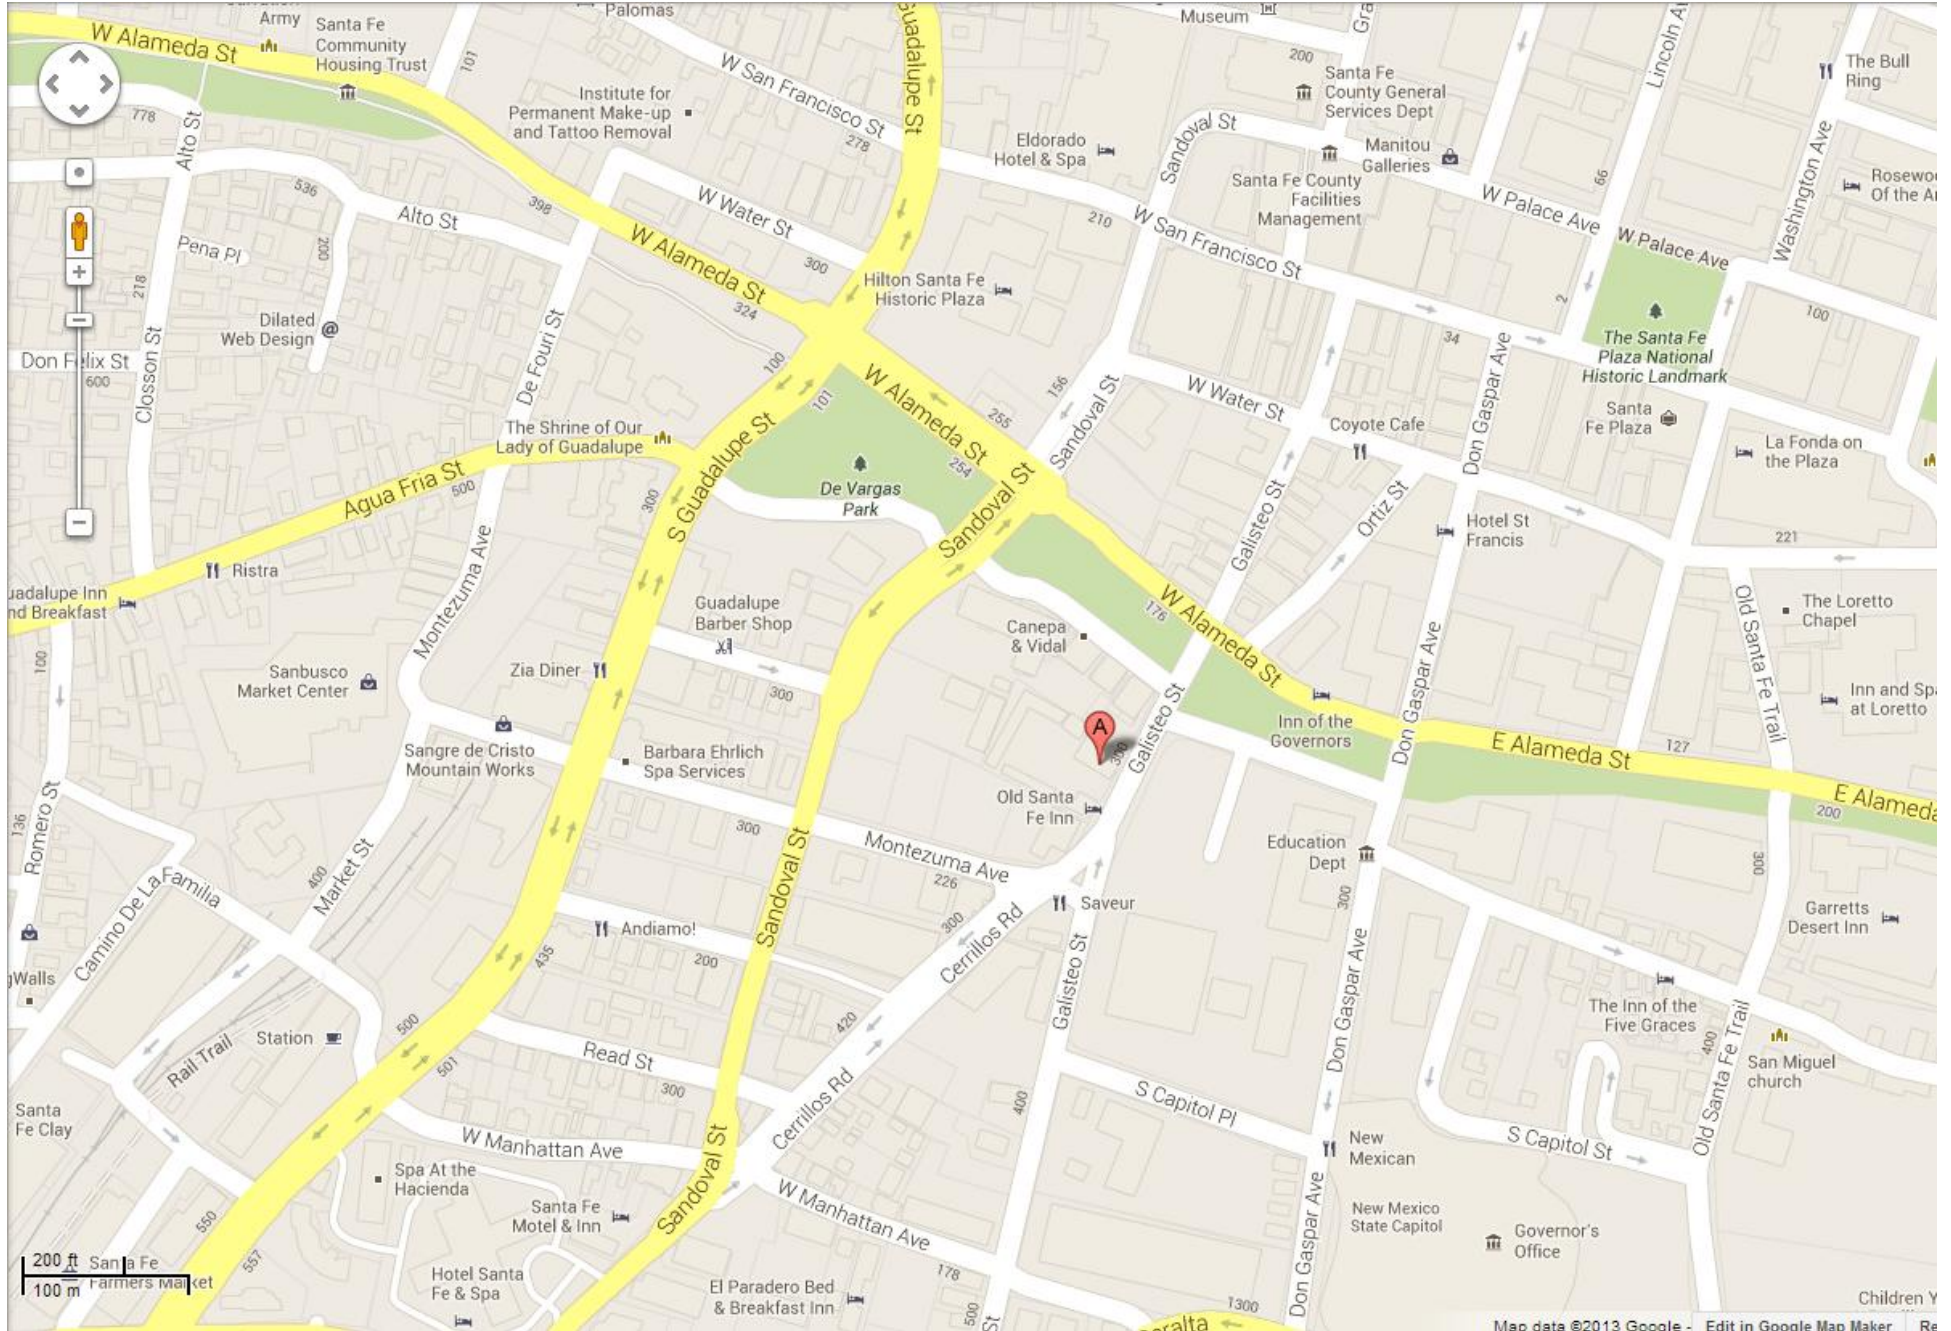

Old Santa Fe Inn 320 Galisteo Street Santa Fe, NM 87501 Front Desk: 505-995-0800

W Alameda St	5.8 mi, 14 mins
NM-599 S/Veterans Memorial Hwy	9.5 mi, 15 mins
Agua Fria St	6.2 mi, 16 mins

Driving directions to 62 Entrada, Santa Fe, NM 87507 3D ▶

- **320 Galisteo St**
Santa Fe, NM 87501
- ▶ **1. Head northeast on Galisteo St toward W De Vargas St** — 341 ft
- ▶ **2. Take the 2nd left onto W Alameda St** — 3.7 mi
- ▶ **3. At the traffic circle, continue straight to stay on W Alameda St** — 1.5 mi
- ▶ **4. Turn right onto Via Abajo** — 0.2 mi
- ▶ **5. Turn right onto NM-599 Frontage Rd** — 338 ft
- ▶ **6. Take the 1st left onto Co Rd 68/Entrada**
Destination will be on the right — 0.3 mi
- **62 Entrada**
Santa Fe, NM 87507