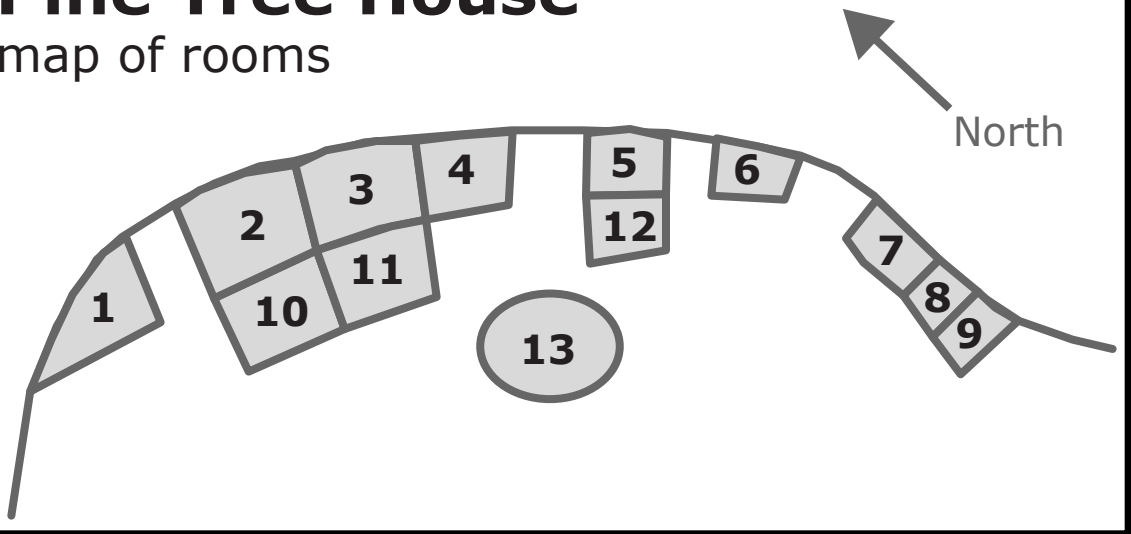

LABORATORY OF TREE-RING RESEARCH
 The University of Arizona, 105 West Stadium, Tucson, AZ
Wood Sample Data Sheet

Page 1 of 1

Name _____

Site Name Pine Tree House, Kin Endeschee Ruin Date _____

Location Navajo National Monument, AZ

Species Douglas-fir, ponderosa pine, piñon pine, juniper

Collection Date 1957 - Tom Harlan

specimen name	pith?	inner year	outer year	bark?	plotted	dated	comments
KE 1							subfloor
KE 2							subfloor
KE 3							roofing timber
KE 4							roofing timber
KE 5							roofing timber
KE 6							roofing timber
KE 7							subfloor
KE 8							roofing timber
KE 9							roofing timber
KE 10							subfloor
KE 11							roofing timber
KE 12							roofing timber
KE 13							subfloor
KE 14							subfloor
KE 15							roofing timber
KE 16							roofing timber
KE 17							roofing timber
KE 18							roofing timber
KE 19							roofing timber
KE 20							subfloor
KE 21							roofing timber
COMPOSITE							

Pine Tree House

map of rooms

1/N

KE1

KE2

KE3

KE4

KE5

SUB FLOOR

SUB FLOOR

Room 2

Room 3

Room 11

KE 8

KE 9

KE 10